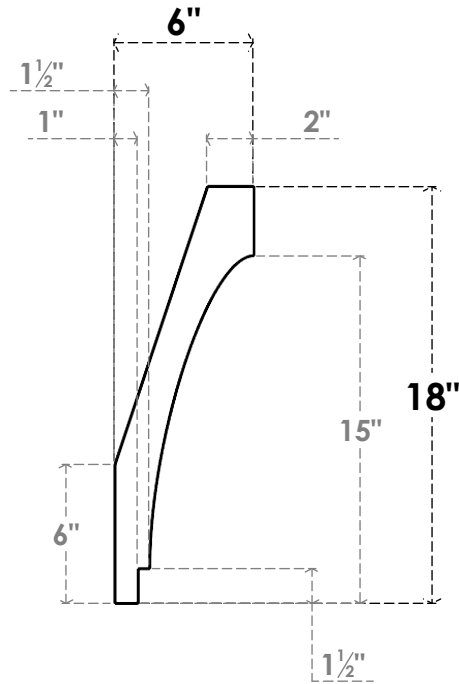

ITEM NUMBER: BRCPC035X06000X18000IMP

3 1/2"W X 6"D X 18"H IMPERIAL ARCHITECTURAL GRADE PVC CLOSED KNEE BRACE

SIDE PROFILE

FRONT PROFILE

ISOMETRIC

EKENA MILLWORK
2300 WEST MAIN ST.
CLARKSVILLE, TX 75426
TOLL FREE: 866-607-0453
WWW.EKENAMILLWORK.COM

NOTES

1. INSTALLATION TO BE COMPLETED IN ACCORDANCE WITH MANUFACTURER'S SPECIFICATIONS.
2. DRAWING MAY NOT BE TO SCALE
3. THIS DRAWING IS INTENDED FOR DESIGN AND PLANNING PURPOSES ONLY.
4. ALL INFORMATION CONTAINED HEREIN WAS CURRENT AT THE TIME OF DEVELOPMENT BUT MUST BE REVIEWED AND APPROVED BY THE PRODUCT MANUFACTURER TO BE CONSIDERED ACCURATE.
5. ARCHITECTURAL GRADE PVC PRODUCTS ARE MADE FROM EXPANDED CELLULAR PVC AND COME NATURALLY WHITE BUT MAY BE PAINTED