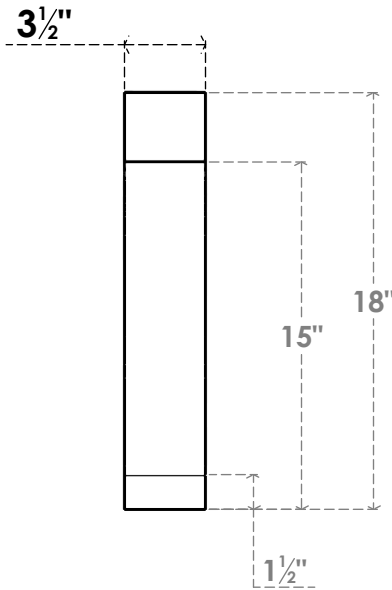

ITEM NUMBER: BRCPC035X06000X18000IMP

3 1/2"W X 6"D X 18"H IMPERIAL ARCHITECTURAL GRADE PVC CLOSED KNEE BRACE

SIDE PROFILE

FRONT PROFILE

ISOMETRIC

EKENA MILLWORK
2300 WEST MAIN ST.
CLARKSVILLE, TX 75426
TOLL FREE: 866-607-0453
WWW.EKENAMILLWORK.COM

NOTES

1. INSTALLATION TO BE COMPLETED IN ACCORDANCE WITH MANUFACTURER'S SPECIFICATIONS.
2. DRAWING MAY NOT BE TO SCALE
3. THIS DRAWING IS INTENDED FOR DESIGN AND PLANNING PURPOSES ONLY.
4. ALL INFORMATION CONTAINED HEREIN WAS CURRENT AT THE TIME OF DEVELOPMENT BUT MUST BE REVIEWED AND APPROVED BY THE PRODUCT MANUFACTURER TO BE CONSIDERED ACCURATE.
5. ARCHITECTURAL GRADE PVC PRODUCTS ARE MADE FROM EXPANDED CELLULAR PVC AND COME NATURALLY WHITE BUT MAY BE PAINTED